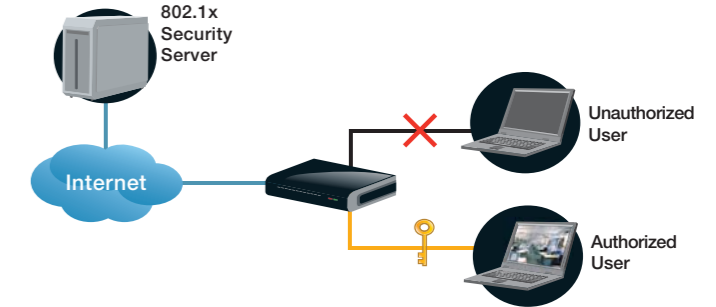

The Ultimate in Outdoor Surveillance

Astonishing Light Sensitivity

SD7313/7323 adopts a SONY Exview HAD CCD sensor capable of detecting and utilizing near infrared light for higher light efficiency. As a result, the sensor can provide superior image quality under poor lighting conditions compared to a conventional CCD sensor, especially during nighttime.

Remarkably Close-up Images of Distant Objects

Utilizing a 35x optical zoom lens, the SD7313/7323 can provide close-up images with exceptional detail and effectively extends your viewing distance. You can easily and quickly zoom in on distant objects or minute targets with unprecedented precision and quality, even when enlarged.

Adapted for High-contrast Lighting Conditions

SD7313/7323 offers a WDR (Wide Dynamic Range) function that delivers identifiable images in high-contrast environments such as backlight, glare, and light reflection. By capturing and combining information from the darkest and brightest areas of the environment, the SD7313/7323 generates images that accurately reproduce fine details appearing in the actual scene.

Clear Images 24/7

SD7313/7323 delivers true day & night functionality with a built-in removable IR-cut filter. By day, the IR-cut filter screens out infrared light to reduce color distortion, and at night, the filter is removed to enhance light sensitivity.

Stable Image Quality during Vibration