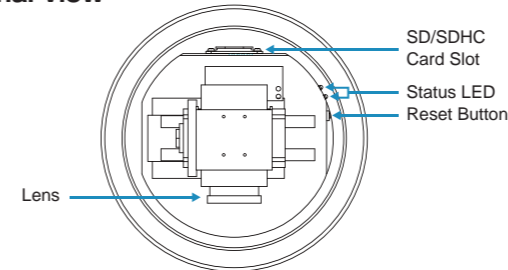

Physical Description

Internal View