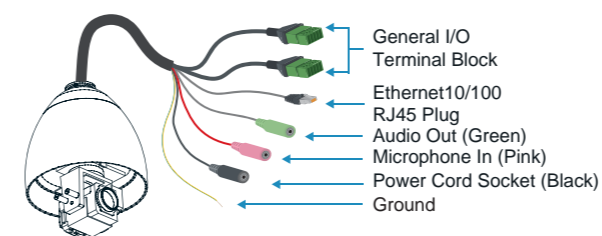

Connectors