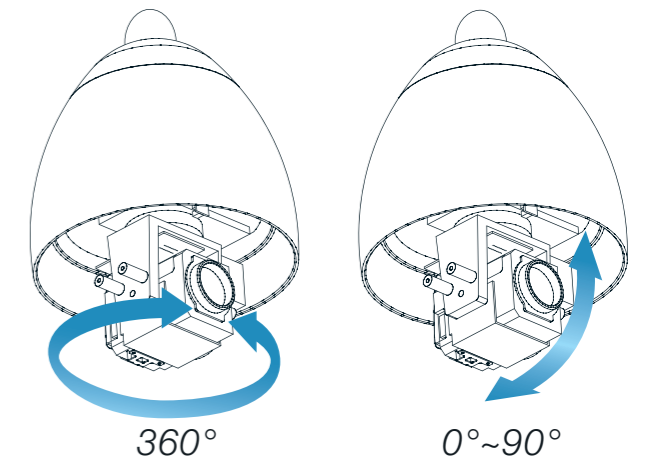

## Physical Description

### Internal View

### Connectors

Pan range: 360° Continuous Rotation  
Tilt range: 0°~90° Flip